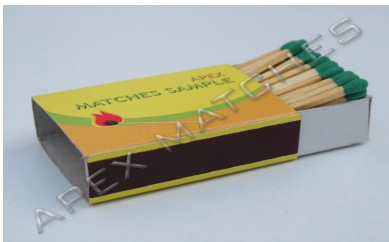

- 1) Card Board Safety Matches
- 2) Wax Safety Matches
- 3) House-Hold Safety Matches
- 4) Veneer Safety Matches

Cardboard Safety Matches:

Cardboard Safety Matches is made of quality duplex board of both inner and outer. Splints are made of perfectly chopped Malabarica splints. Aspen and Imported splints are optional.

Wax Safety Matches:

Wax Safety Matches is made of quality duplex board of both inner and outer. Splints are made of perfectly chopped tissue paper and wax splints. Wax Safety

Matches have a advantage of burning in damp condition and a perfect flame transfer to splints. Wax Safety Matches very handy for use.

House-Hold Safety Matches

House hold Safety Matches are big in size and handy for lighting stoves, candles. They are packed in 2 pieces for easy retailing. House hold Safety Match Box is big for making it safety while striking.