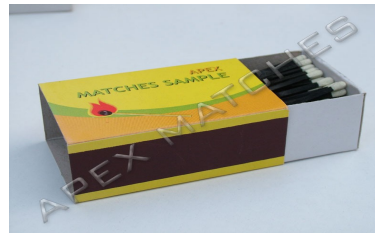

- 1) Card Board Safety Matches
- 2) Wax Safety Matches
- 3) House-Hold Safety Matches
- 4) Veneer Safety Matches

Cardboard Safety Matches:

Cardboard Safety Matches is made of quality duplex board of both inner and outer. Splints are made of perfectly chopped Malabarica splints. Aspen and Imported splints are optional.

Wax Safety Matches:

Wax Safety Matches is made of quality duplex board of both inner and outer. Splints are made of perfectly chopped tissue paper and wax splints. Wax Safety

Matches have a advantage of burning in damp condition and a perfect flame transfer to splints. Wax Safety Matches very handy for use.

House-Hold Safety Matches

House hold Safety Matches are big in size and handy for lighting stoves, candles. They are packed in 2 pieces for easy retailing. House hold Safety Match Box is big for making it safety while striking.